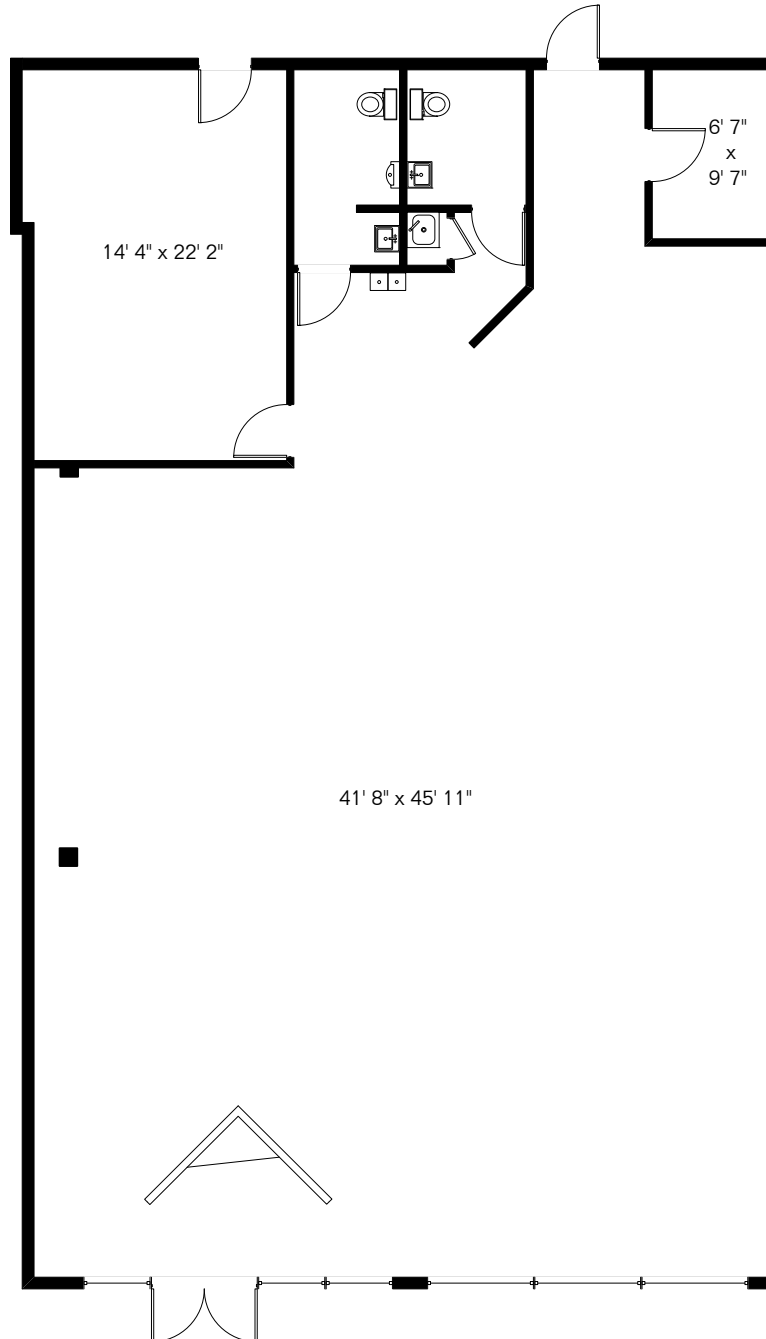

The square footages and room size information are deemed to be reliable but are not guaranteed and should be independently verified. This drawing is for marketing purposes only.

# 3242 E Bell Rd

Gross 2,964 Sq Ft

Site Visit November 2019

Copyright 2019 Floor Plans First! LLC  
All Rights Reserved.

[www.FloorPlansFirst.com](http://www.FloorPlansFirst.com)

Toll Free (877) 887-1500  
Voice (520) 881-1500

**Floor Plans First!**  
See the Floor Plan First!